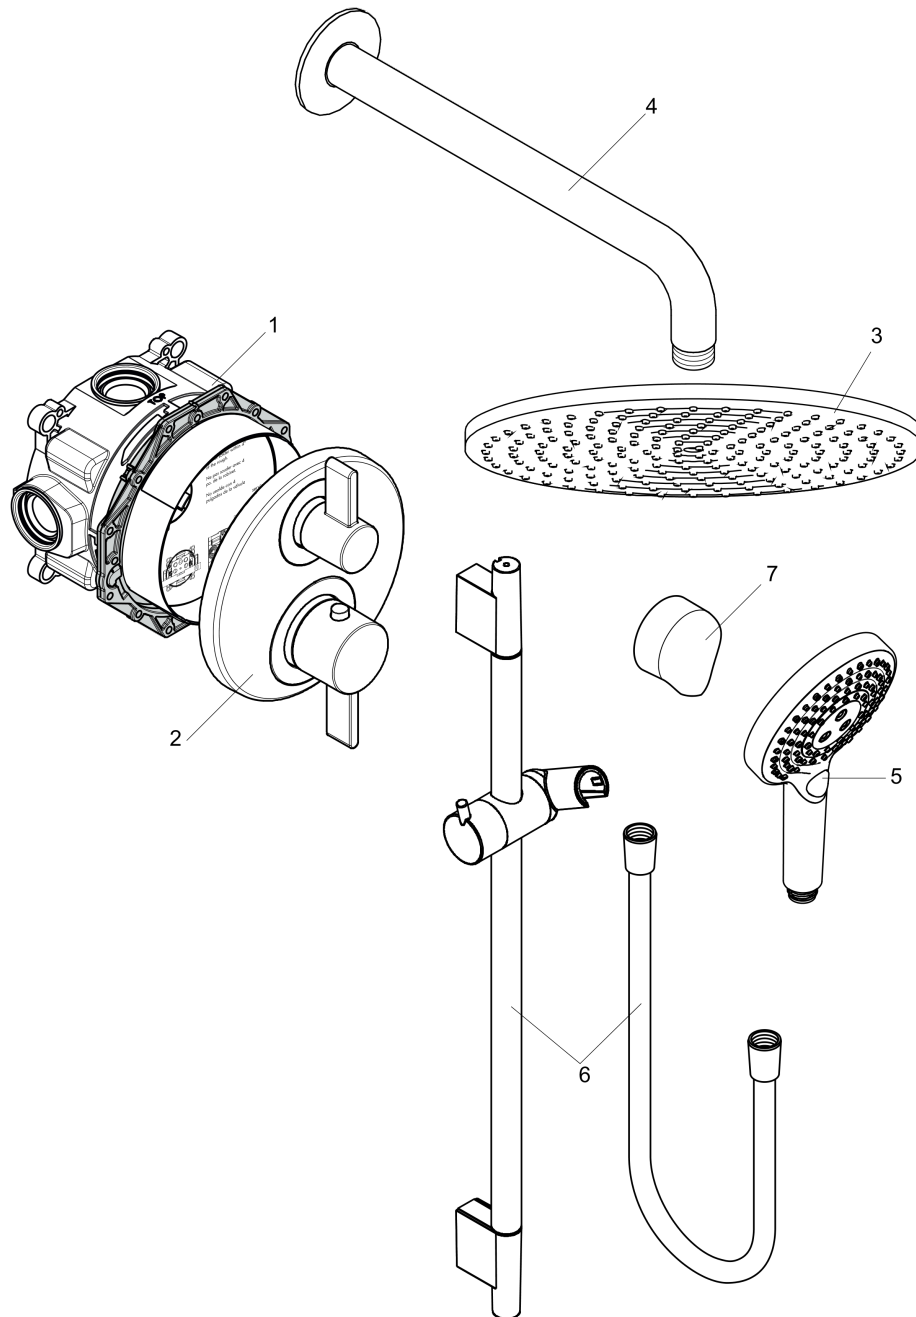

Raindance S
Thermostatic Showerhead/Wallbar Set with Rough, 2.5 GPM
 Surface: **brushed nickel** Part no. : **04915820**

Exploded drawing

Year of production: >08/20

Raindance S
Thermostatic Showerhead/Wallbar Set with Rough, 2.5 GPM
 Surface: **brushed nickel** Part no. : **04915820**

Spare parts list

Year of production: >08/20

| Pos. | Description | Part no. | Price | PU |
|------|------------------------|----------|-------|----|
| 1 | base body | 01850181 | - | 1 |
| 2 | Finish set | 15758821 | - | 1 |
| 3 | showerhead cpl. | 27624821 | - | 1 |
| 4 | shower arm | 27413821 | - | 1 |
| 5 | handshower | 26037821 | - | 1 |
| 6 | wall bar cpl. | 28632820 | - | 1 |
| 7 | Fixfit Hose Connection | 27458823 | - | 1 |